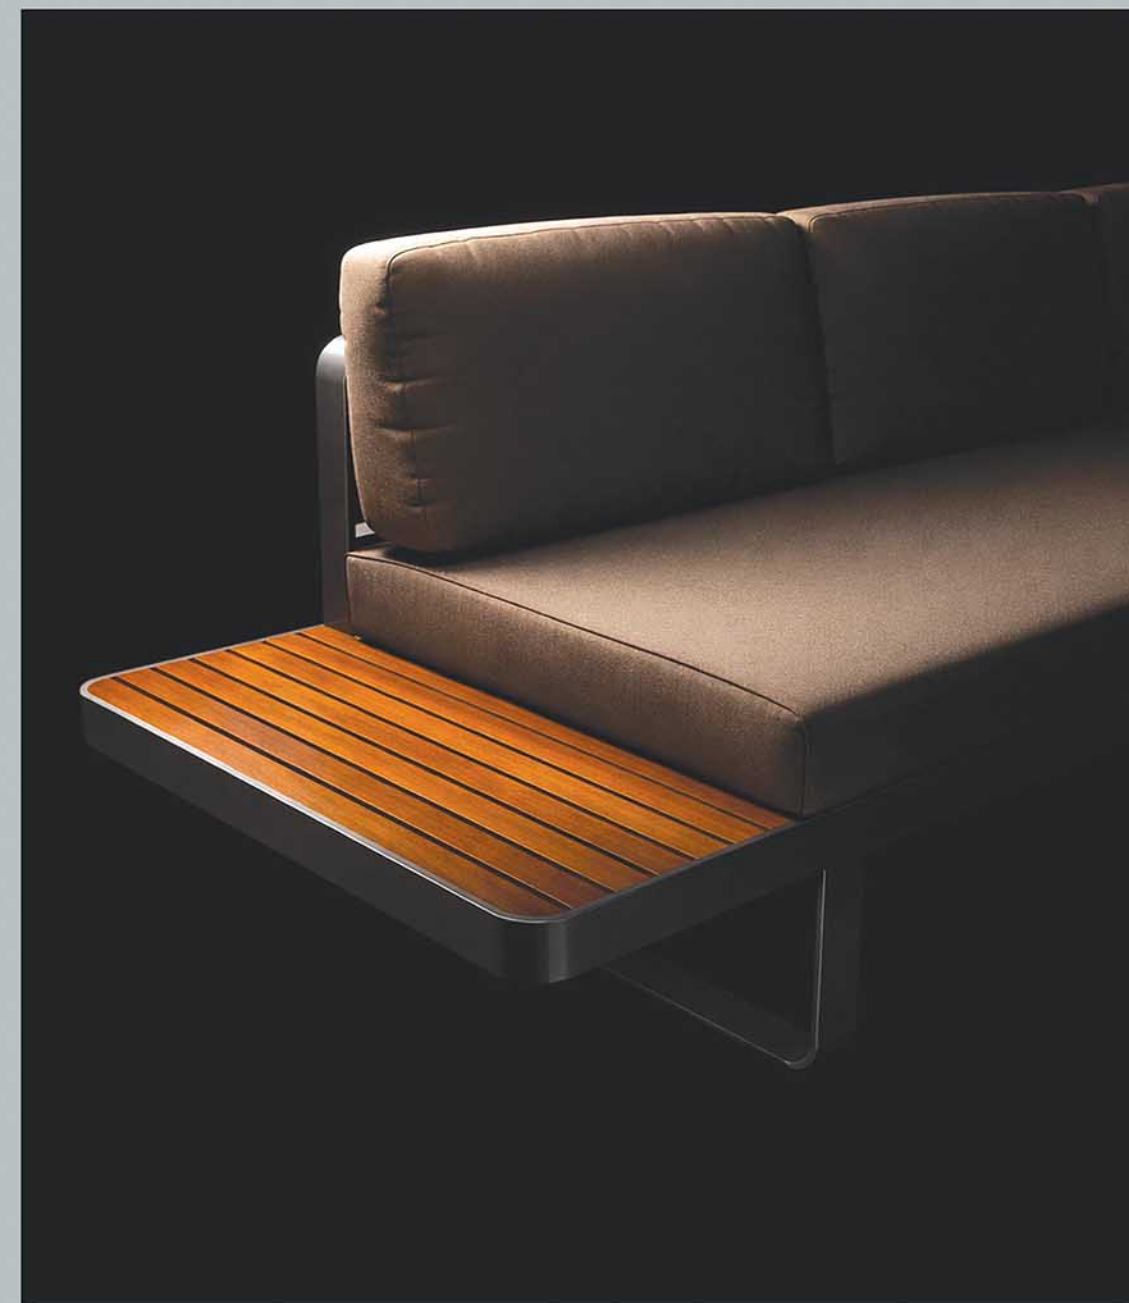

ست کارائیب

یک ست نشیمن فضای باز با طراحی مدرن و مینیمال که راحتی و دوام را در کنار هم ارائه می‌دهد. فریم آلومینیومی مقاوم در کنار جزئیات چوبی ظریف، ظاهری شیک و امروزی ایجاد کرده است. طراحی ماژولار و متریال مناسب فضای باز، این ست را به انتخابی ایده‌آل برای تراس، حیاط، کنار استخر و فضاهای پذیرایی لوکس تبدیل می‌کند.